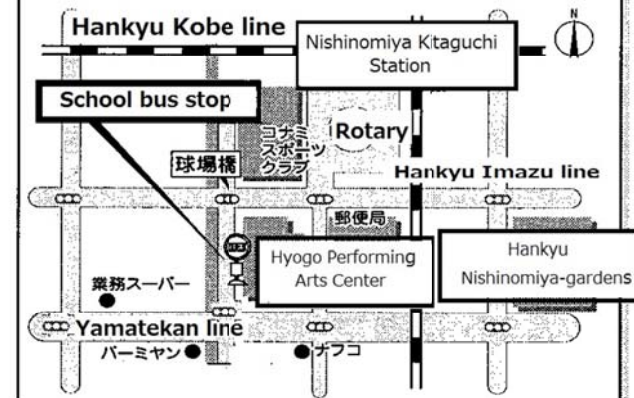

Kitasenri

Along the road, near Hankyu OASIS

Senri Chuo

At the bus stop, near "Daiei"

Nishinomiya Kitaguchi

South of Hyogo Performing Arts Center

Minoh

In front of Minoh station, Rotary

JR Ibaraki

In front of "Pachinko Sonic West"